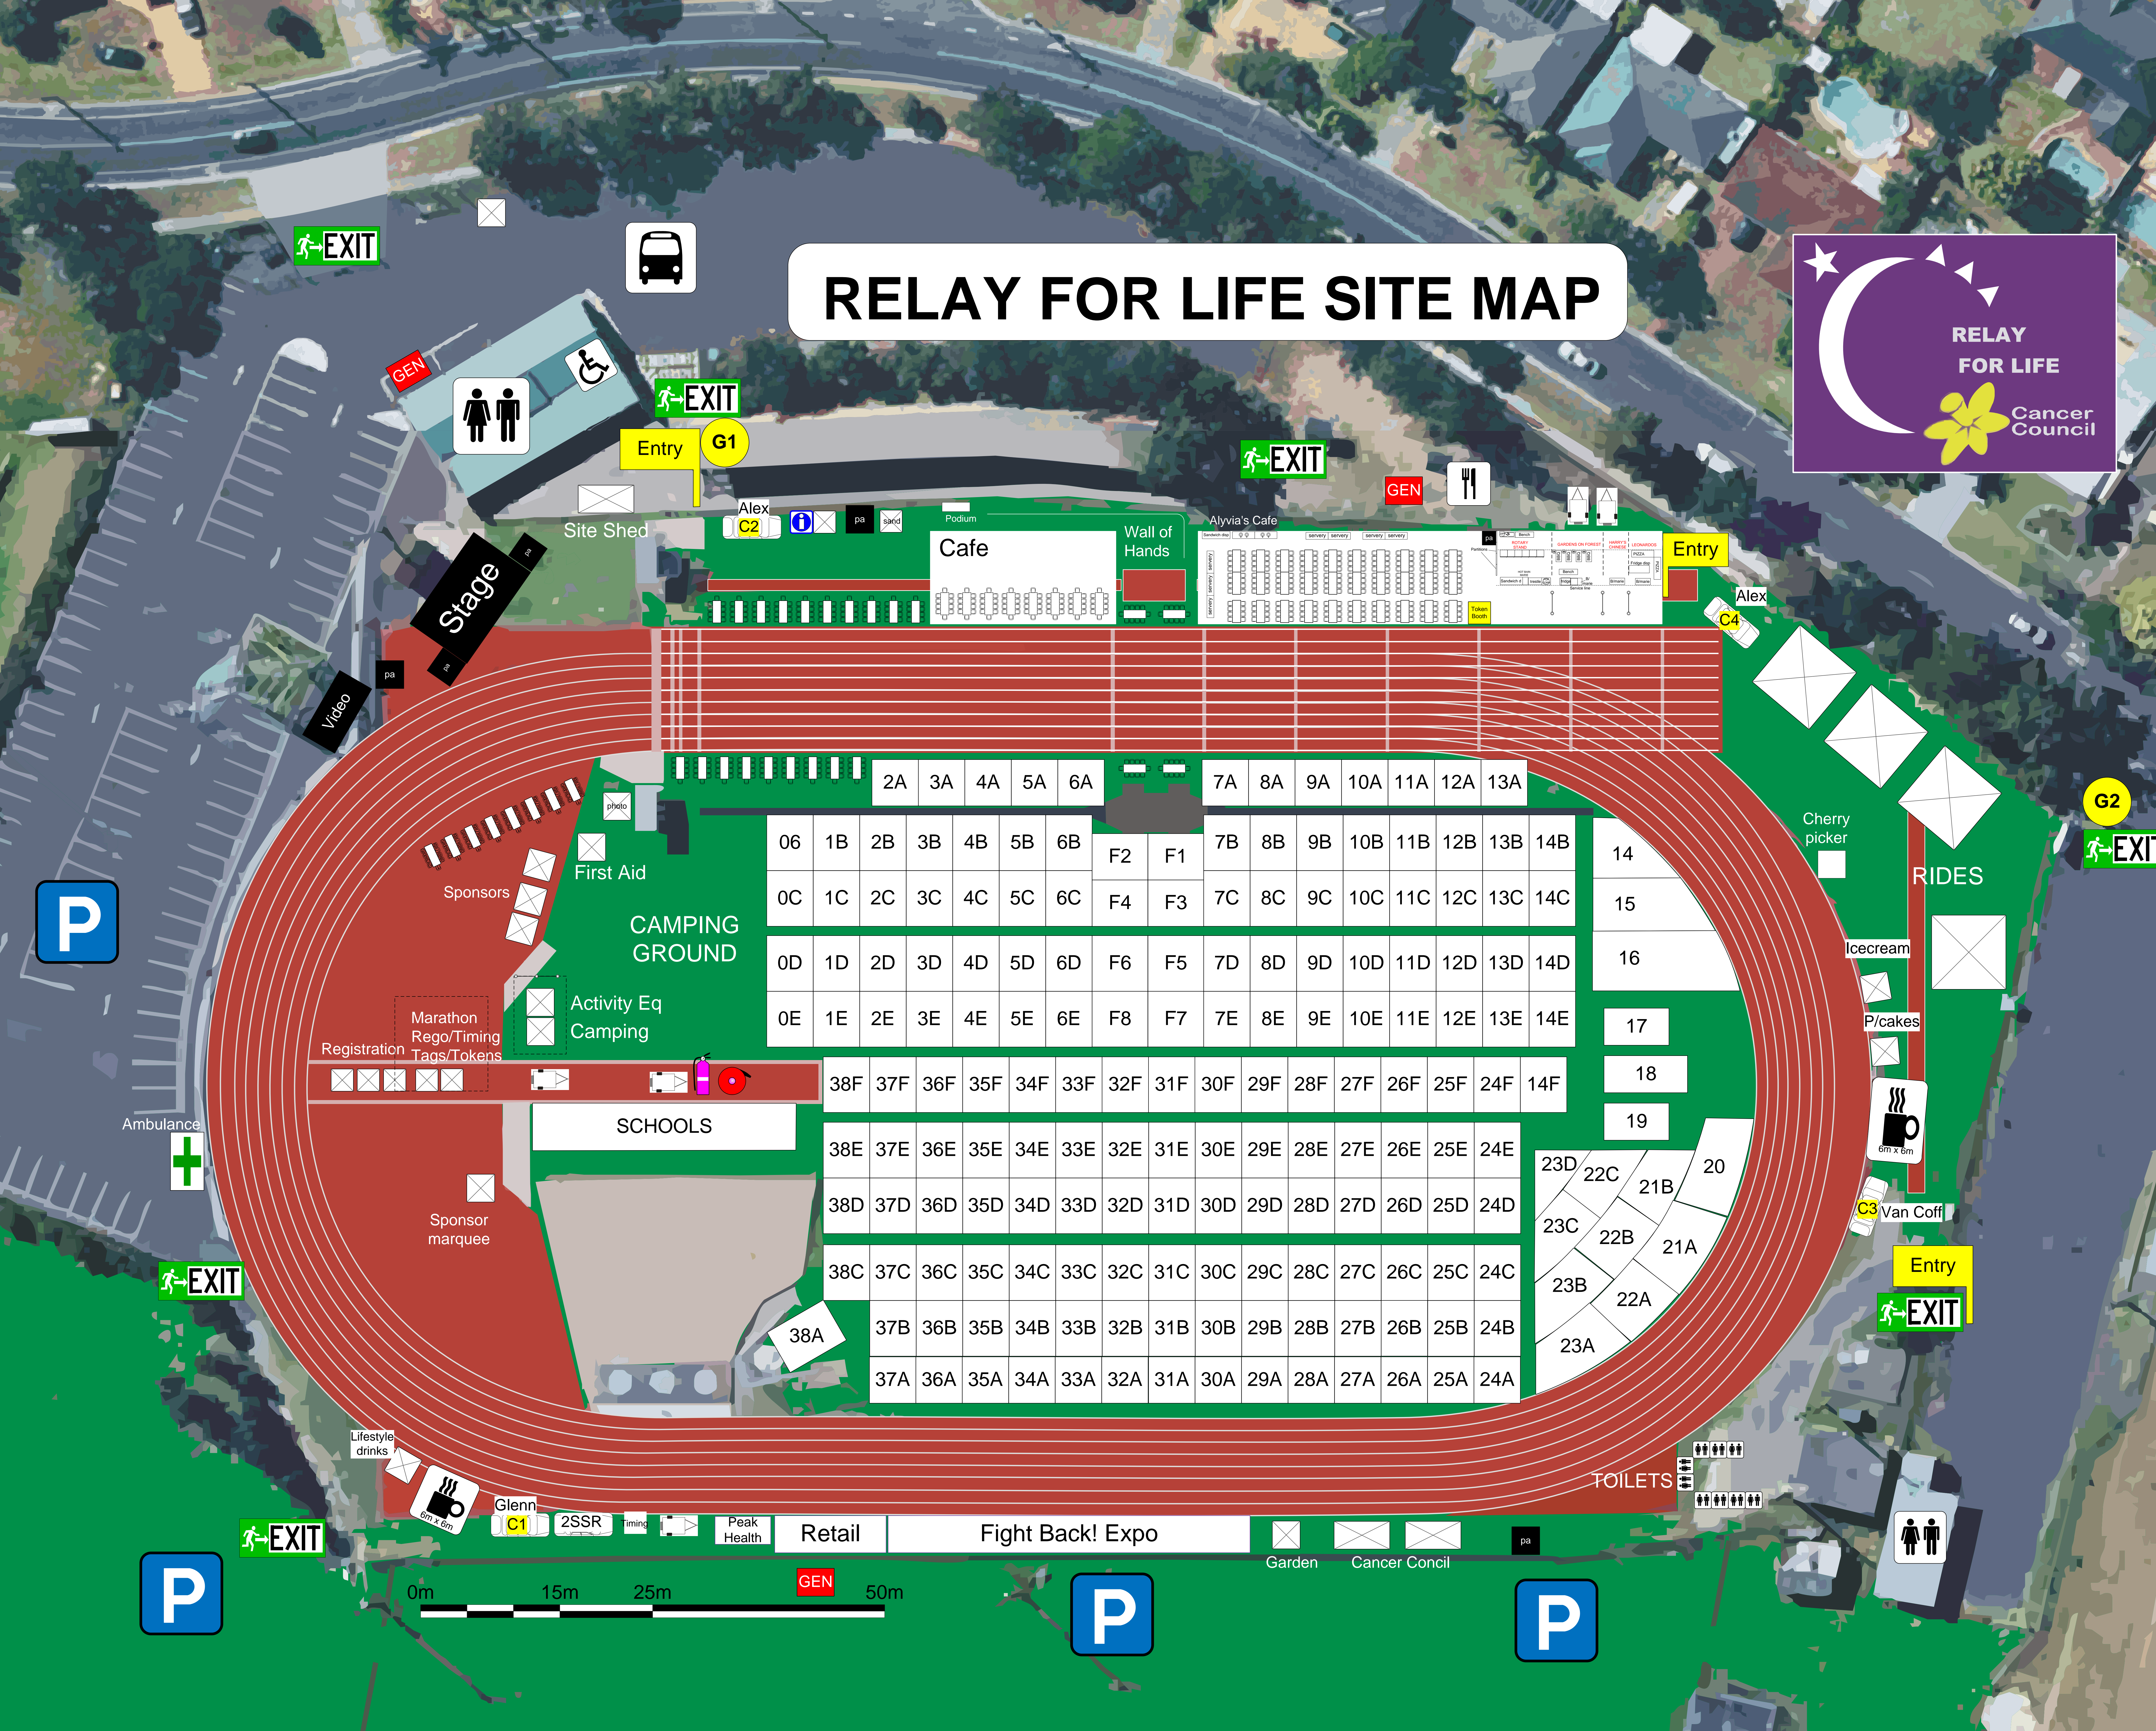

# RELAY FOR LIFE SITE MAP

## LEGEND

-  PARKING
-  FOOD
-  COFFEE TENT
-  DISABLED
-  TOILETS
-  EMERGENCY EXIT
-  RECYCLE BINS
-  INFORMATION
-  SIGN
-  FIRE HOSE
-  FIRE HYDRANT
-  FIRST AID
-  GENERATOR

0m 15m 25m 50m